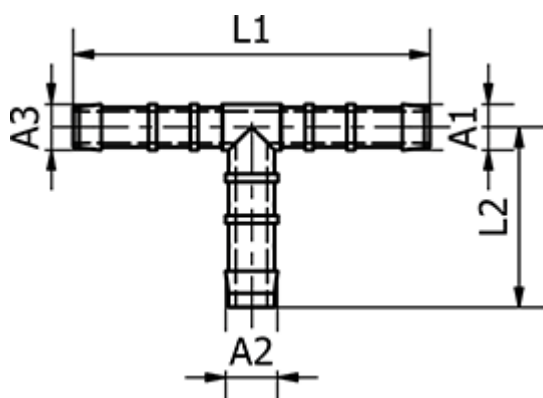

# Data Sheet

Article number: 586355115

Description: Tube Connector 35.5115, Ø5/ Ø5/ Ø5  
Tee connector

## Measures

Ext. Hose Diameter A3 = 5

Ext. Hose Diameter A1 = 5

Ext. Hose Diameter A2 = 5

L1 = 42

L2 = 22